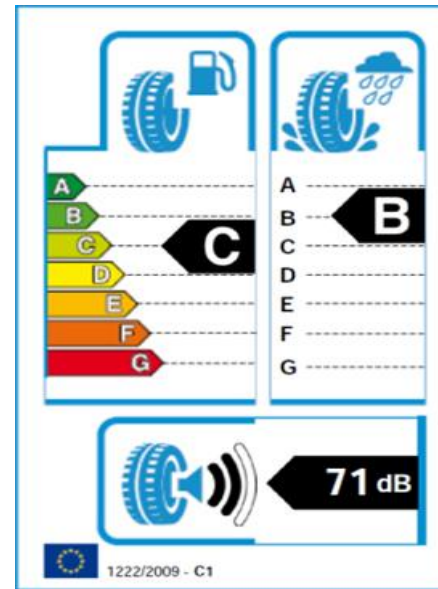

## Rolling Resistance

✓ **%9** lower rolling resistance

fuel  
efficiency

TÜV SÜD benchmark test results (Report No. 713095873-DS-TM, November 2016, size 205/55 R16 91V)

# Test Results-Robustness

**LASSA**  
TYRES

**DRIVEWAYS**

**Lassa Driveways** is the most durable tire that lost air in highest speed within the competitors in Harsh Use Test.

**Harsh Use Test condition:** Tires run over a defined rail and the speed is stepwise raised during the test

# Label Grades

Most of the products' sizes are in B & B label grades also a few amount of sizes are C label grades with RRC

➤ Product Segmentation and Product Concept

➤ Technical Features and Performance