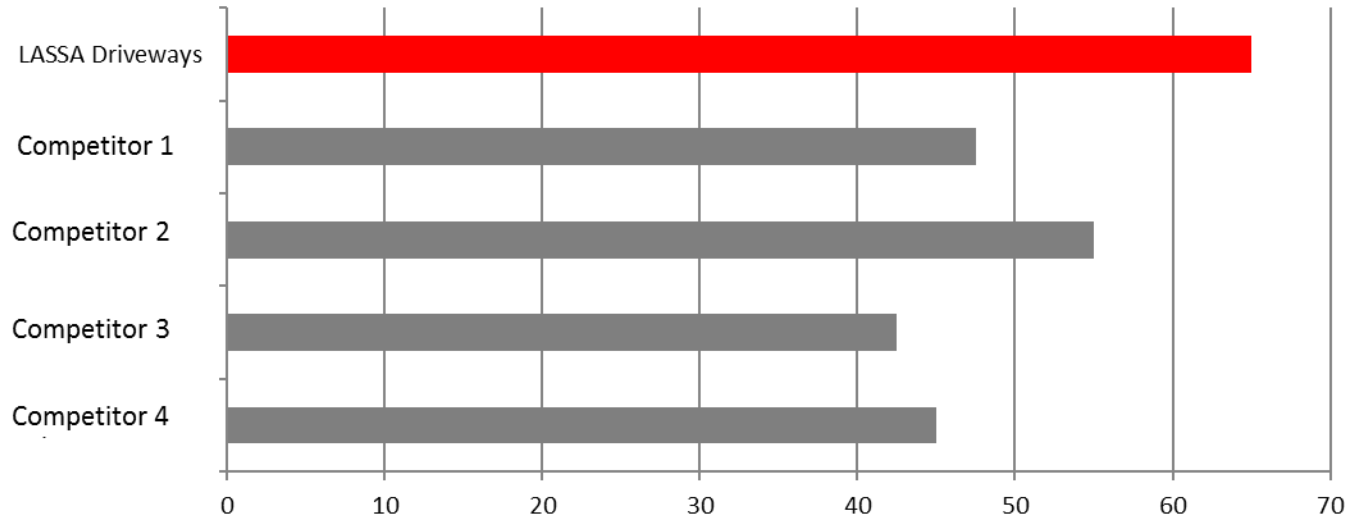

Lassa Driveways is the most durable tire that lost air in highest speed within the competitors in Harsh Use Test.

Harsh Use Test condition: Tires run over a defined rail and the speed is stepwise raised during the test

TÜV SÜD benchmark test results (Report No. 713095873-DS-TM, November 2016, size 205/55 R16 91V)