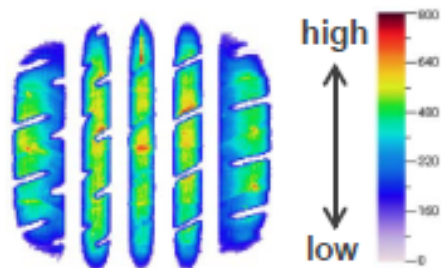

## Wet Handling

- New Pattern Design
- Improved Top Compound

Results;

- shorter wet braking distance with effective contact in wet surfaces

**Impetus Revo 2+**

**Driveways**