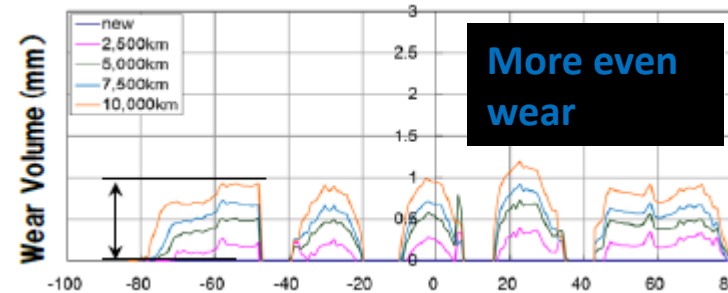

Wear Life & Regular Wear Optimization

- 1 • Carcass Shape
- 2 • Pattern Design
- Top Compound

Results;

- ✓ Consistent surface contact
- ✓ Regular wear optimization
- ✓ Longer wearlife

Driveways