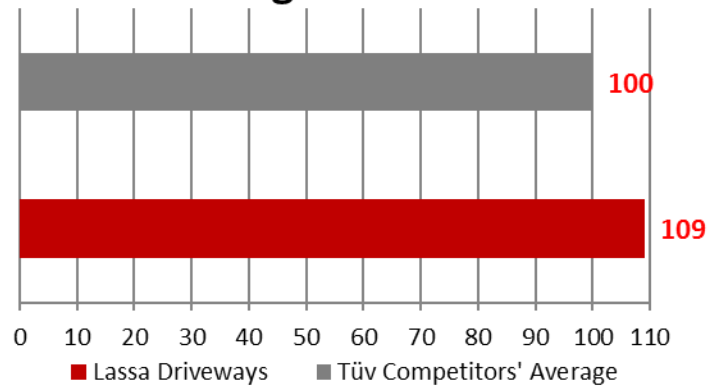

Rolling Resistance

✓ **%9** lower rolling resistance

fuel
efficiency