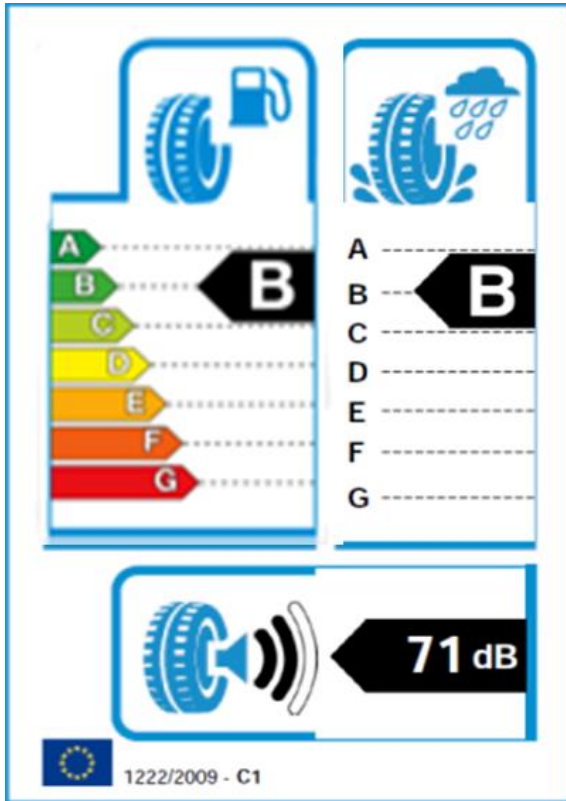

Label Grades